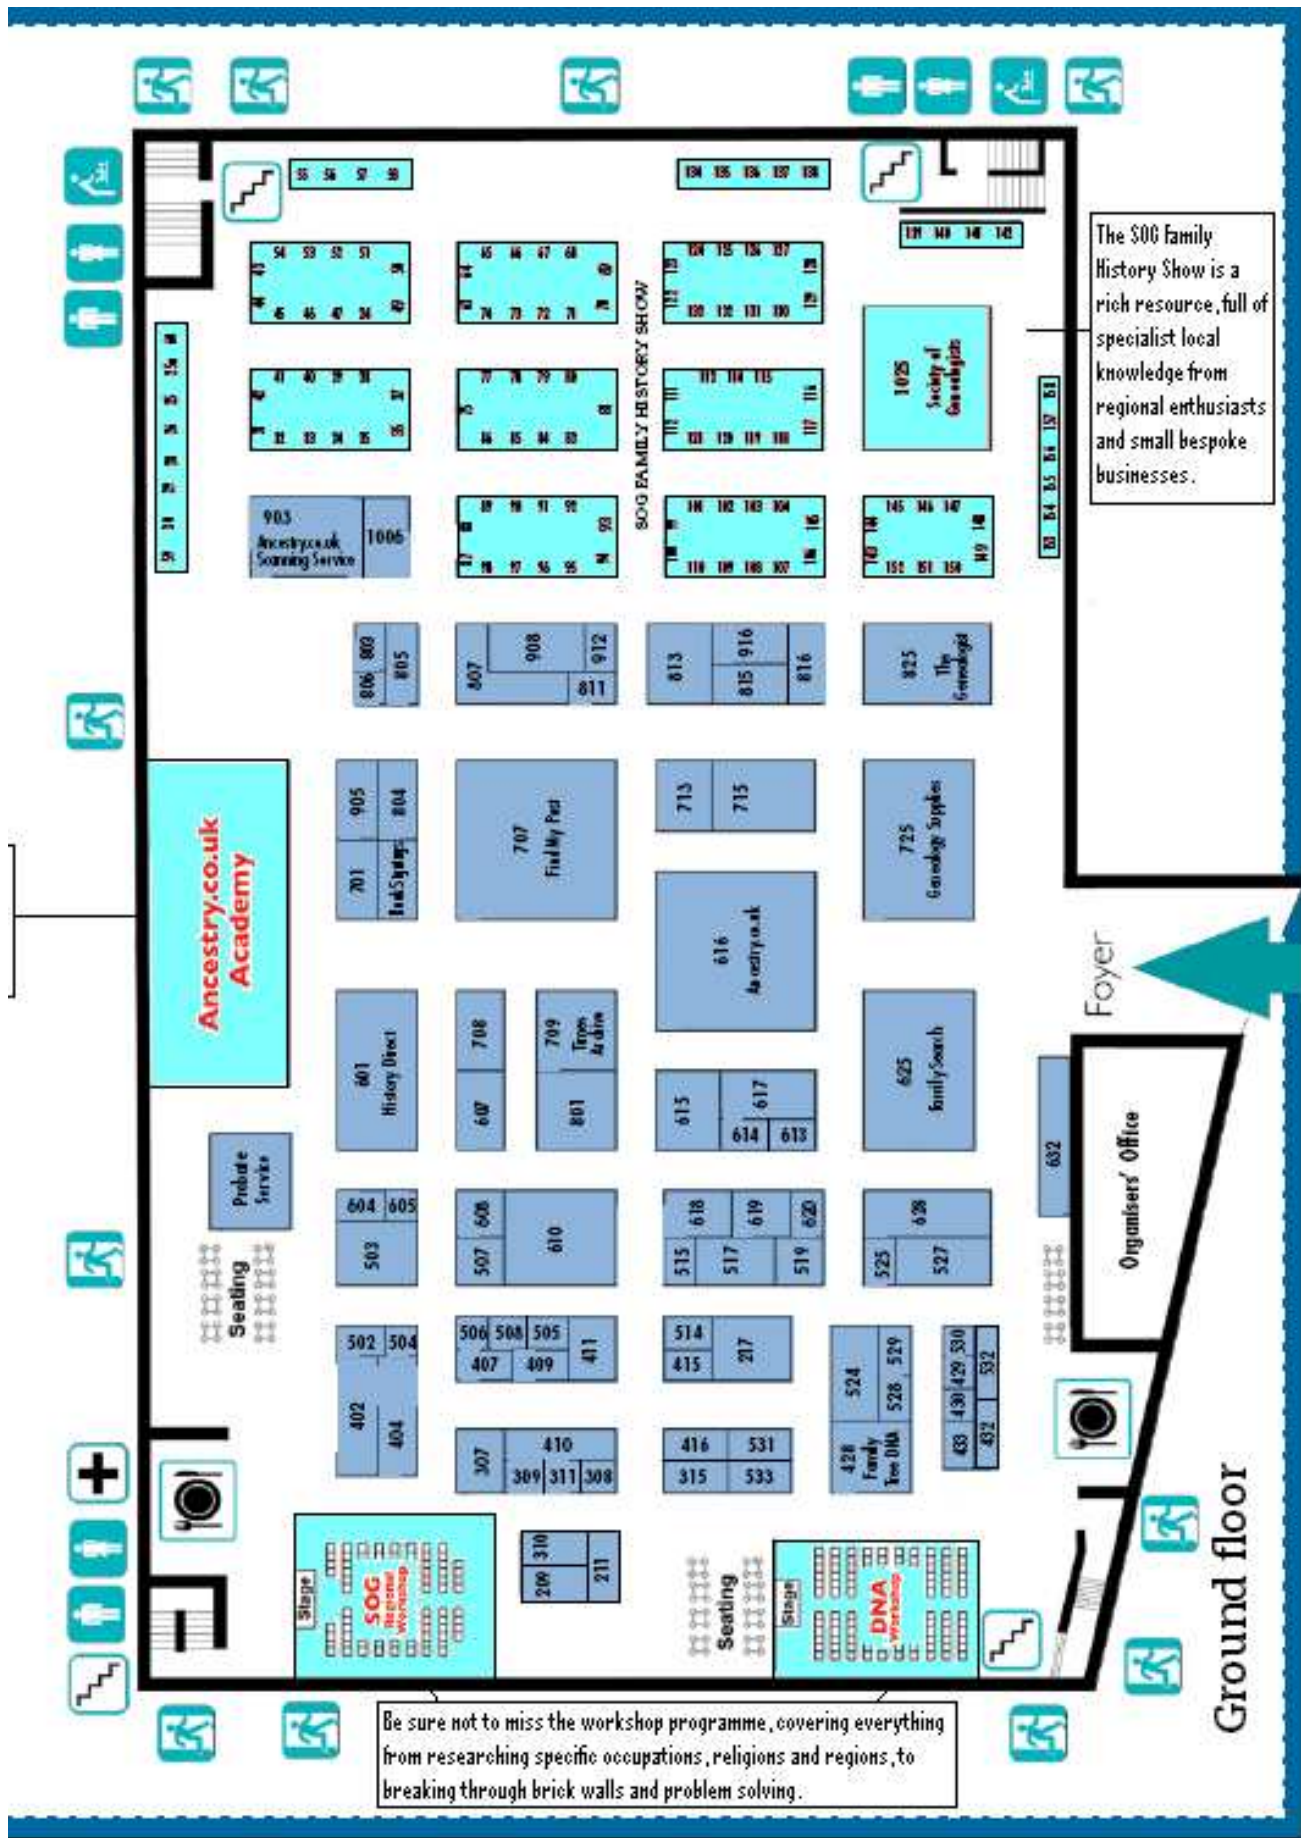

# Show Maps

Be sure not to miss the workshop programme, covering everything from researching specific occupations, religions and regions, to breaking through brick walls and problem solving.

The Ancestry.co.uk Academy is running sessions on how to use Ancestry.co.uk if you are an intermediate user.

If you have reached a brick wall, why not visit Ask the Experts for a 20 minute session picking the brains of one of our experts?

Gallery Level

The SOG family History Show is a rich resource, full of specialist local knowledge from regional enthusiasts and small bespoke businesses.

Be sure not to miss the workshop programme, covering everything from researching specific occupations, religions and regions, to breaking through brick walls and problem solving.

Ground floor

Foyer

Organisers' Office

Seating

Seating

Seating

Seating

Seating

Seating