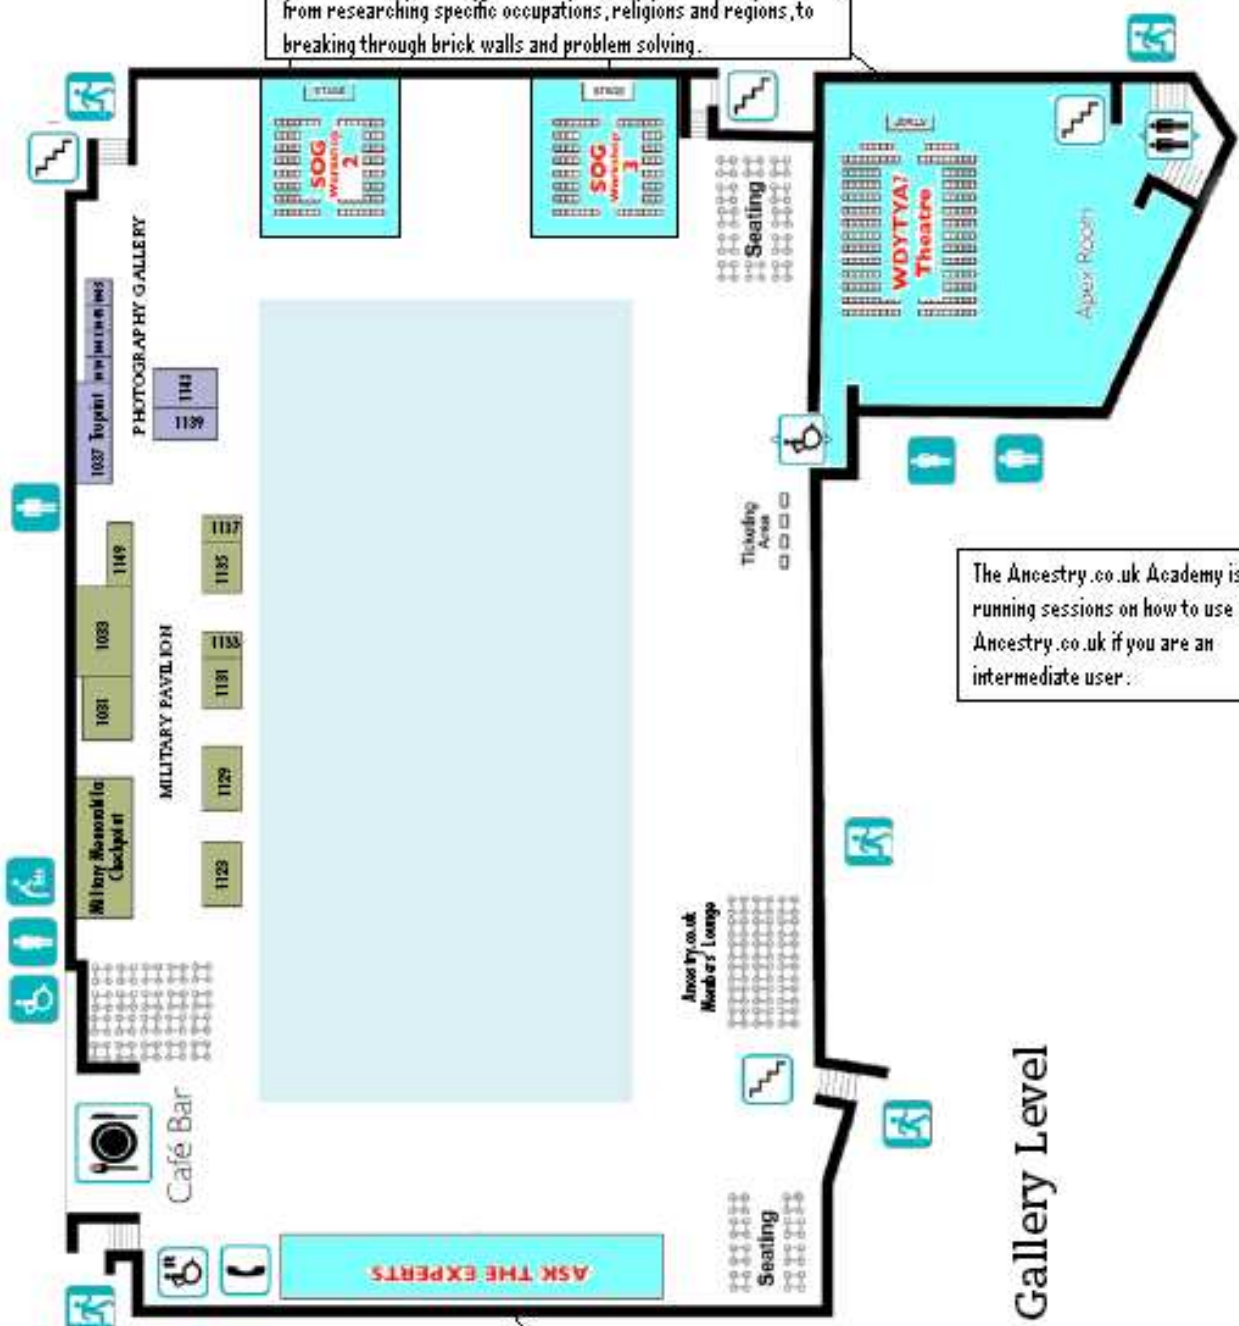

# Show Maps

Be sure not to miss the workshop programme, covering everything from researching specific occupations, religions and regions, to breaking through brick walls and problem solving.

The Ancestry.co.uk Academy is running sessions on how to use Ancestry.co.uk if you are an intermediate user.

If you have reached a brick wall, why not visit Ask the Experts for a 20 minute session picking the brains of one of our experts?

Gallery Level

The SOG family History Show is a rich resource, full of specialist local knowledge from regional enthusiasts and small bespoke businesses.

Be sure not to miss the workshop programme, covering everything from researching specific occupations, religions and regions, to breaking through brick walls and problem solving.

Ground floor

Foyer

Organisers' Office